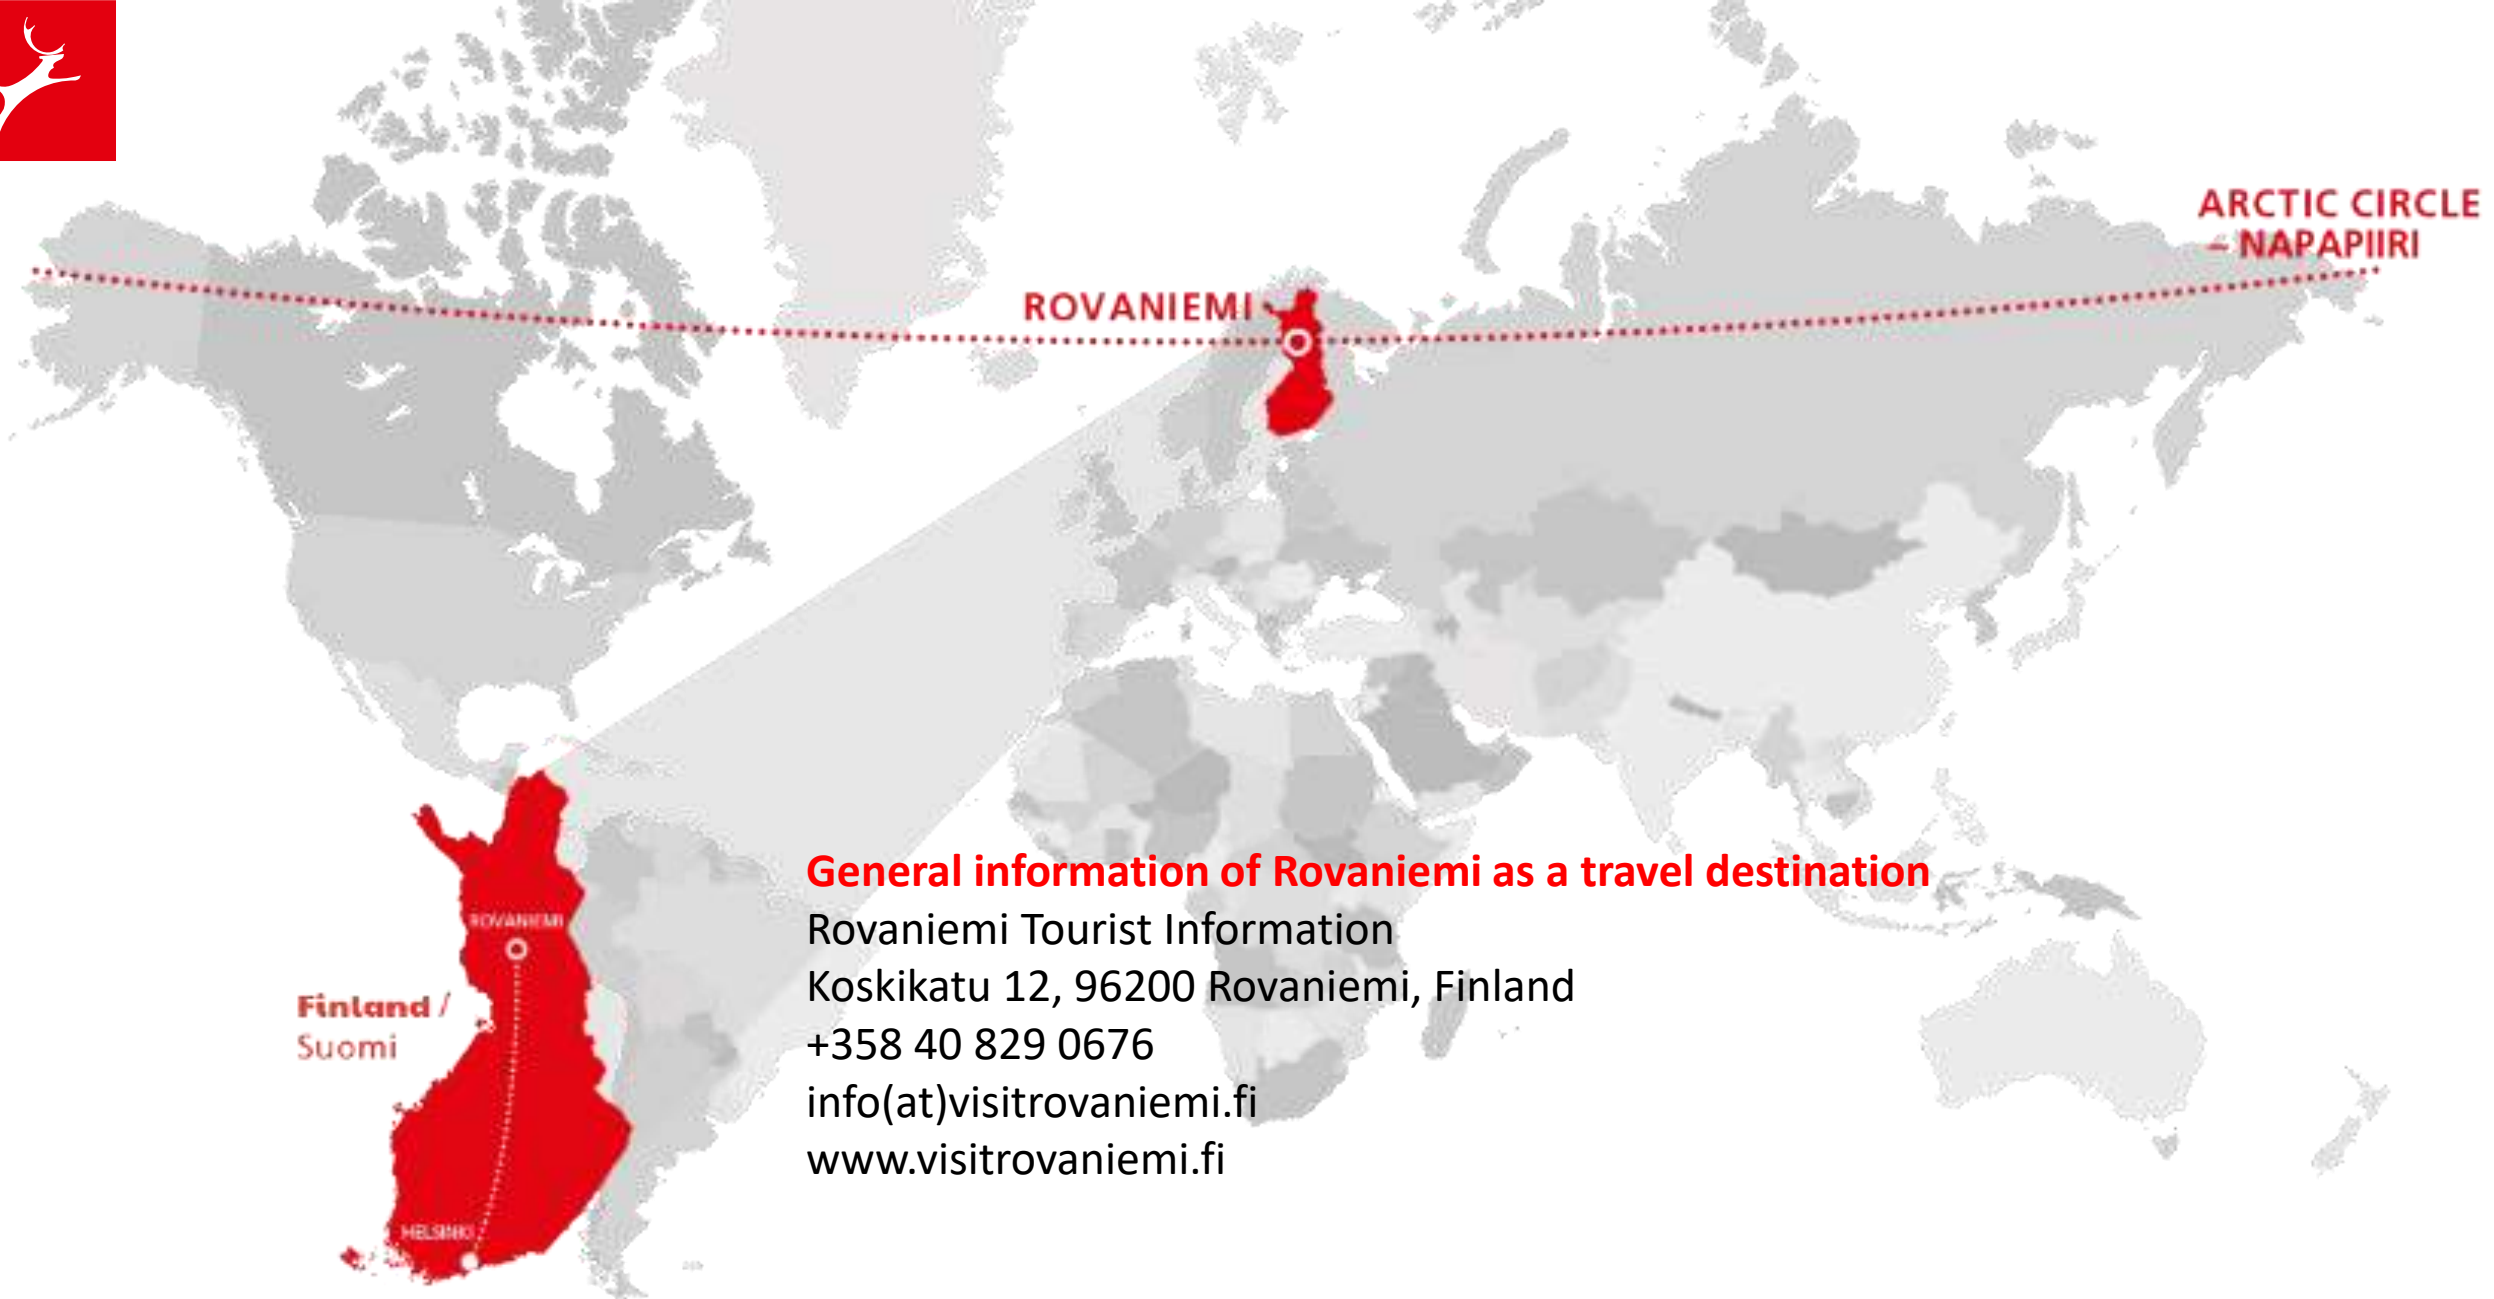

ARCTIC CIRCLE
- NAPAPIIRI

ROVANIEMI

Finland /
Suomi

ROVANIEMI

HELSINKI

General information of Rovaniemi as a travel destination

Rovaniemi Tourist Information
Koskikatu 12, 96200 Rovaniemi, Finland
+358 40 829 0676
info(at)visitrovaniemi.fi
www.visitrovaniemi.fi